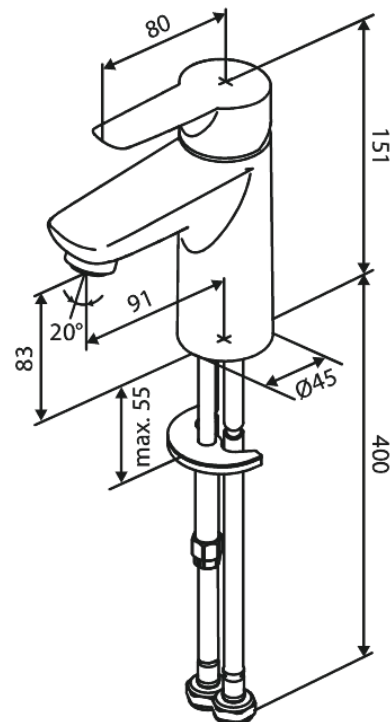

Core

Basin mixer

Article no.: 590210000
Finish: Chrome
Series: Core

EAN no.: 5708516837183

Standard features:

1 handle
Ceramic cartridge
Water consumption max.5 l/min

Product features

FM Mattsson Denmark ApS
Hvidkærvej 48, 5250 Odense SV, DK-56416218